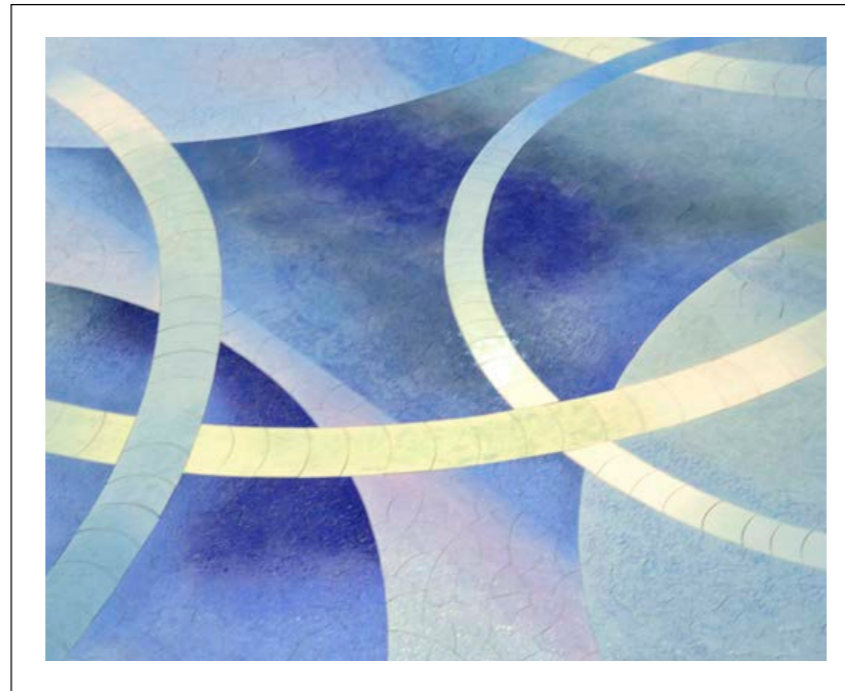

Bouhayrat Water Features

CASE STUDY

CRAiG
BRAGDY
DESIGN

info@cbdpoools.com
www.cbdpoools.com